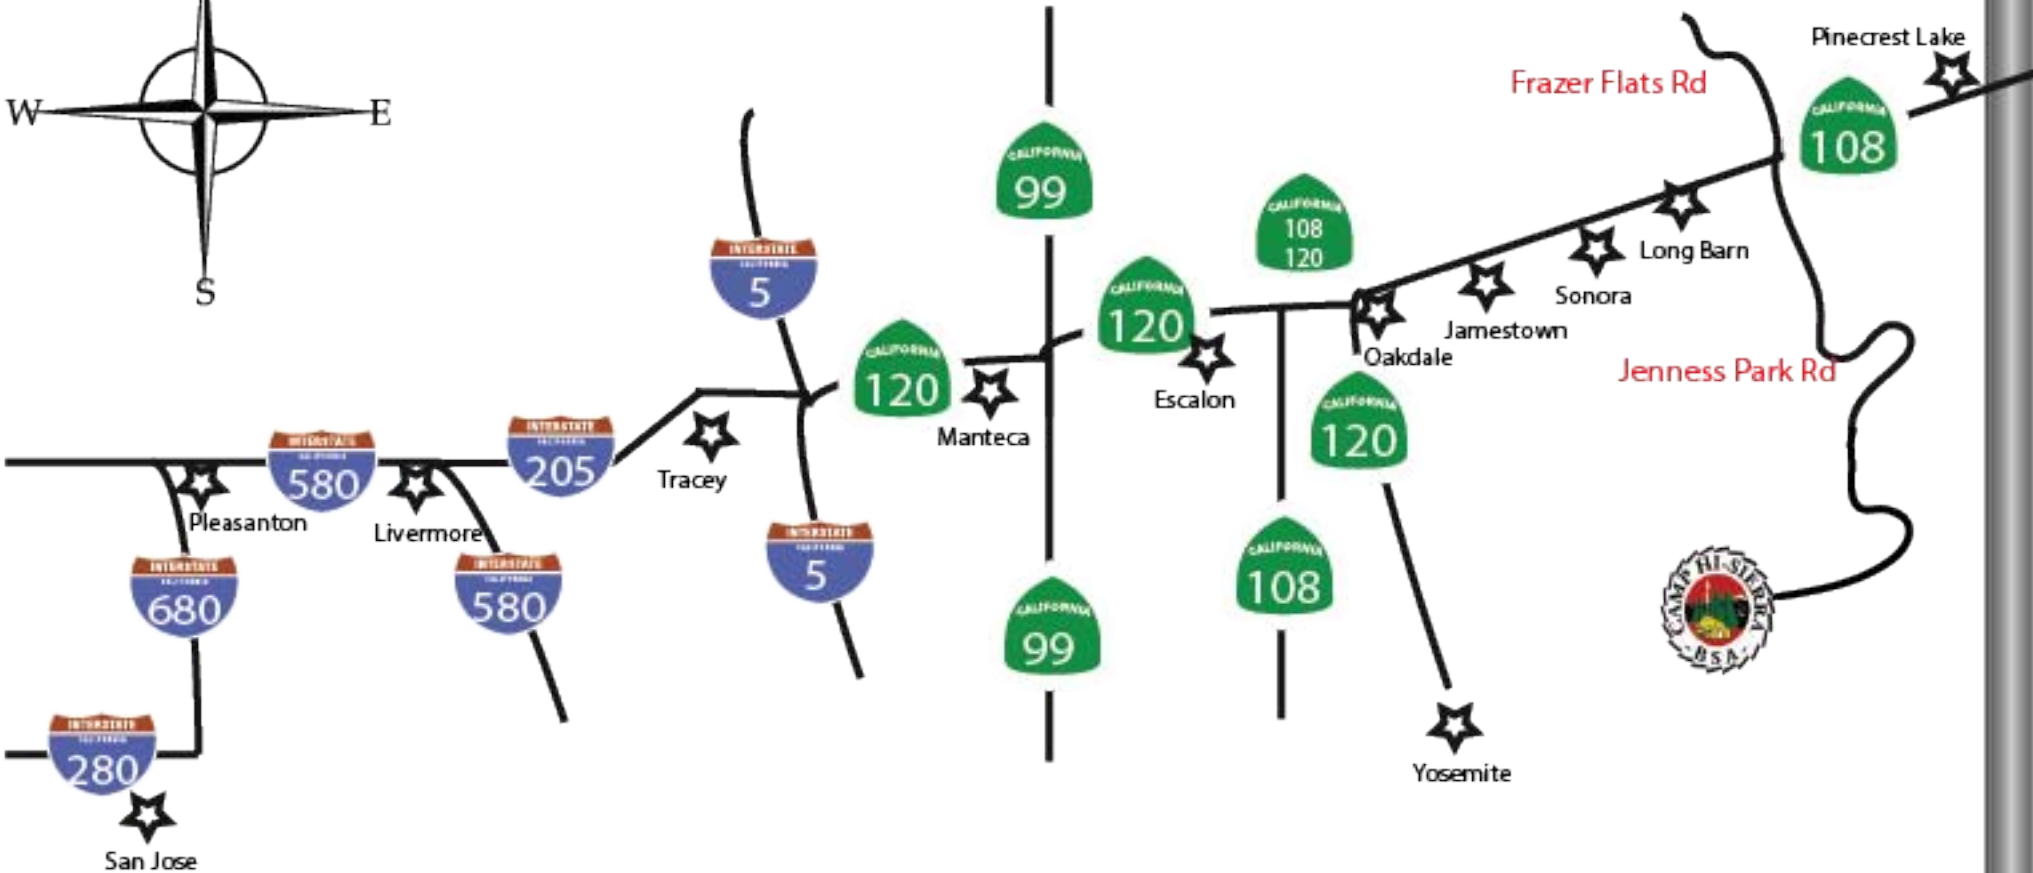

Driving Map
From San Jose to Camp Hi-Sierra
Approx. Drive Time 3.5 hours
Physical Address
29211 Hwy 108
Long Barn, CA 95355

MAP NOT TO SCALE